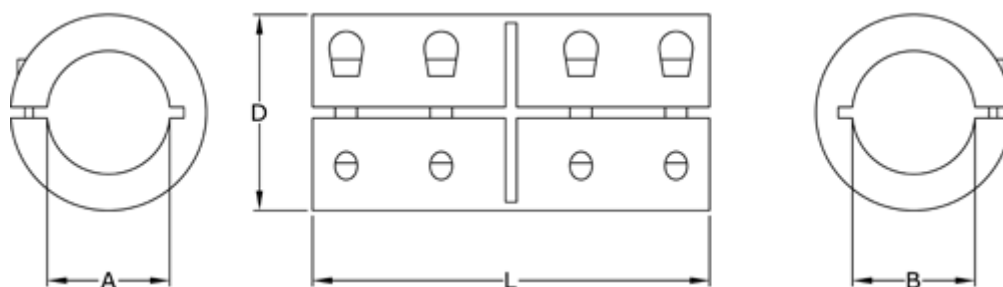

# Data Sheet

Article number: 3323046501010

Description: Rigid coupling size 10 bore 10/10 mm  
One piece clamp, steel

## Measures

A = 10  
B = 10  
D = 29  
L = 45  
Screw = M4x12